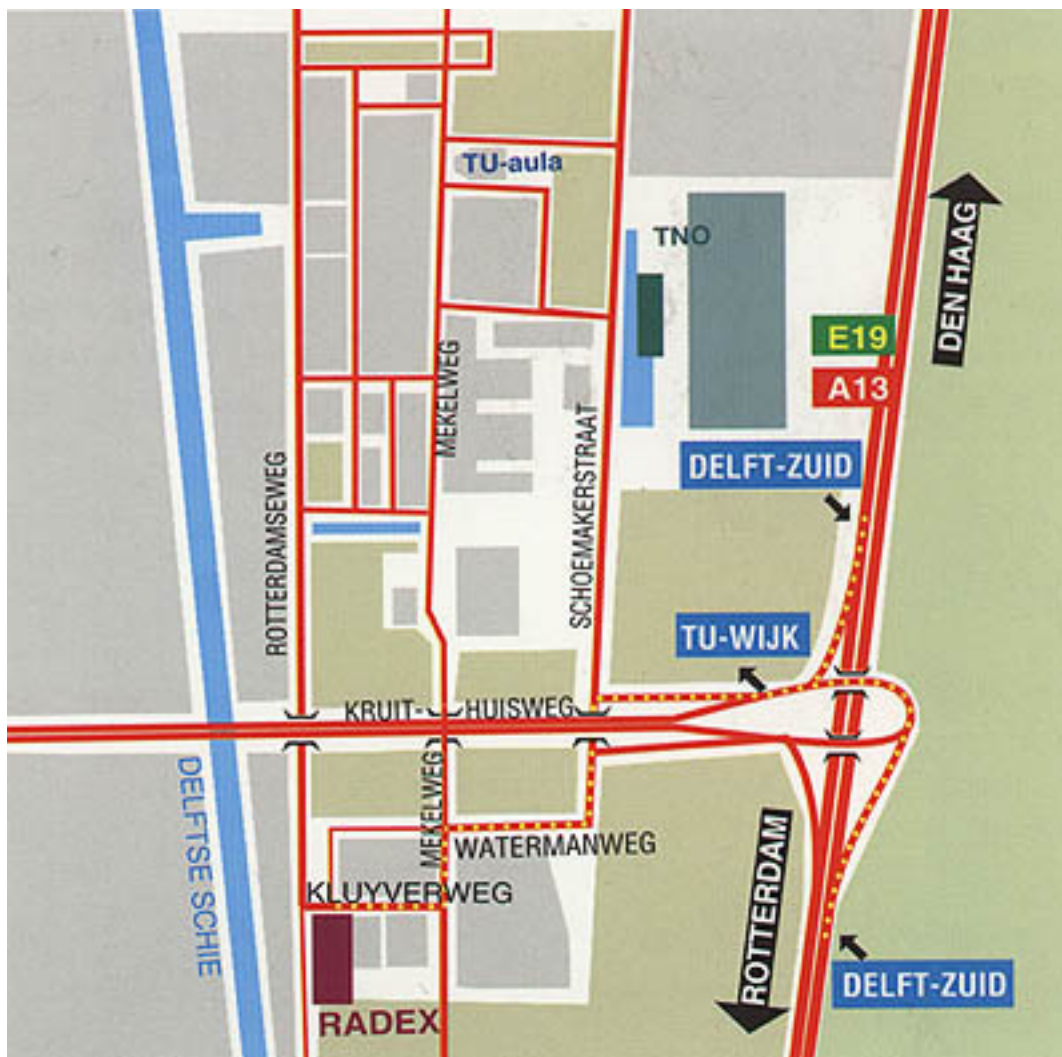

Directions to the CEDA Secretariat in RADEX Innovation Centre

Address RADEX Innovation Centre
Rotterdamseweg 183c
2629 HD Delft
The Netherlands

CEDA Secretariat
Radex2
4th floor, Room no: 4.54 A
Tel: +31 (0)15 268 2575
Fax: +31(0)15 268 2576

By car:

A13 Rotterdam - Den Haag, exit Delft Zuid, TU-wijk. Via Watermanweg, turn left into Schoemakerstraat, follow the bend to the right. Turn left at the first junction, turn right at the next junction (you're now on Kluyverweg). Just before you get to the end of this road turn left. Radex building is signed along the route.

By public transport:

Take the train to Delft Central Station, then take bus 129 direction of Rotterdam/HLO (departs every 30 minutes). Get off at HLO (ask bus driver to warn you), Cross the road and follow Radex signs.